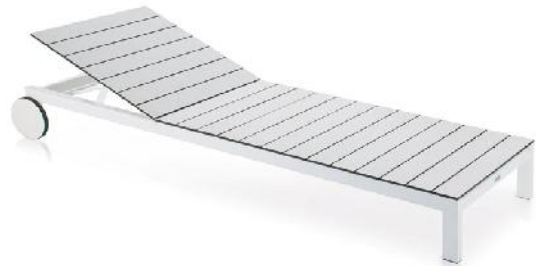

Piano Sun Lounge - 2025 x 650 x 440
White Powder Coated Aluminium with White 10mm HPCL Slats and White Cushions
RRP Price: ~~$1,310.00~~ Sale Price: $990.00