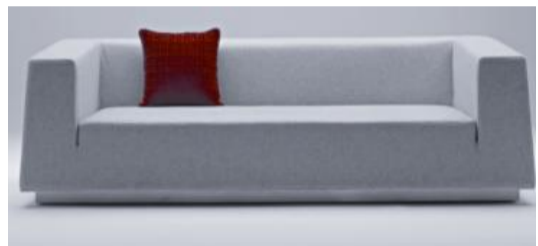

**SERRALUNGA - ISLAND**

130 x 130 x 36  
x1 White - Brand new, in original packaging  
RRP - \$1,165  
SALE - \$600

**SERRALUNGA - TIME OUT CHAISE**

Polypropylene and Stainless Steel Frame  
66 x 74 x 71  
x2 Fixed Beige - Ex display stock, slightly scratched  
x1 Adjustable Black - Ex display stock, slightly scratched  
RRP - \$970  
SALE - \$500

**SERRALUNGA - TIME OUT TABLE**

Polypropylene and Stainless Steel Frame  
x1 Beige - Ex display stock, slight scratched  
RRP - \$1,990  
SALE - \$1,000

**TIME OUT CHAIRS**

Polypropylene and Stainless Steel Frame  
x6 Beige - Ex display stock, slight scratches  
x4 Black - Ex display stock, slight scratches  
RRP - \$456  
SALE - \$250

**SACHA - OTTO SOFA III**

Box Base, Divina Melange, 100% Wool  
x1 Ex display stock, good condition  
RRP - \$4,500  
SALE - \$2,300

**PUNT MOBLES - SUSSEX ENTERTAINMENT CABINET**

Aluminium Slates, White Lacquer  
x1 Ex display stock, in good condition  
RRP - \$4,450  
SALE - \$2,200