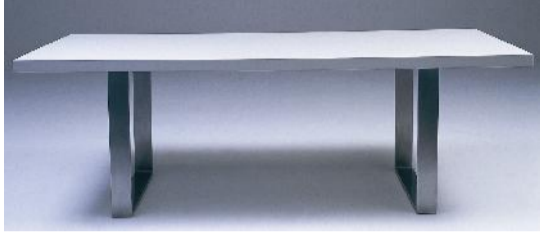

**ZILIO - SCIZA CHAIR**

Natural Beech Wood  
45 x 78 x 49.5  
x1 - Ex display stock, good condition  
RRP - \$450  
SALE - \$320

**ZILIO - CINDY BAR STOOL**

Solid Beech Wood  
40 x 140 x 46  
x 7 - Ex display stock, good condition  
RRP - \$350  
SALE - \$260

**PUNT MOBLES - DUDUX CHAIR**

Fabric Upholstered Seat and Wooden Backrest  
45 x 83 x 47  
x6 - Ex display stock, good condition  
RRP - \$820  
SALE - \$390

**PUNT MOBLES - PENJART**

Aluminium  
x2 Brown - Ex display stock, in good condition  
RRP - \$675  
SALE - \$290